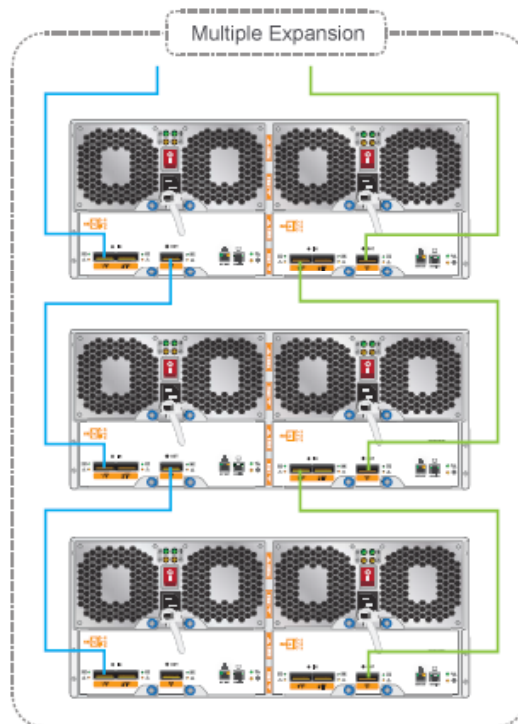

VPS blocks High Availability Cluster Shared SAN

Up to 24 HDD per SAN

HDD Options:

- * SAS
- * SSD
- * Mixed SAS & SSD

Up to 4 x active SANs - Total of 96 Disk Drives