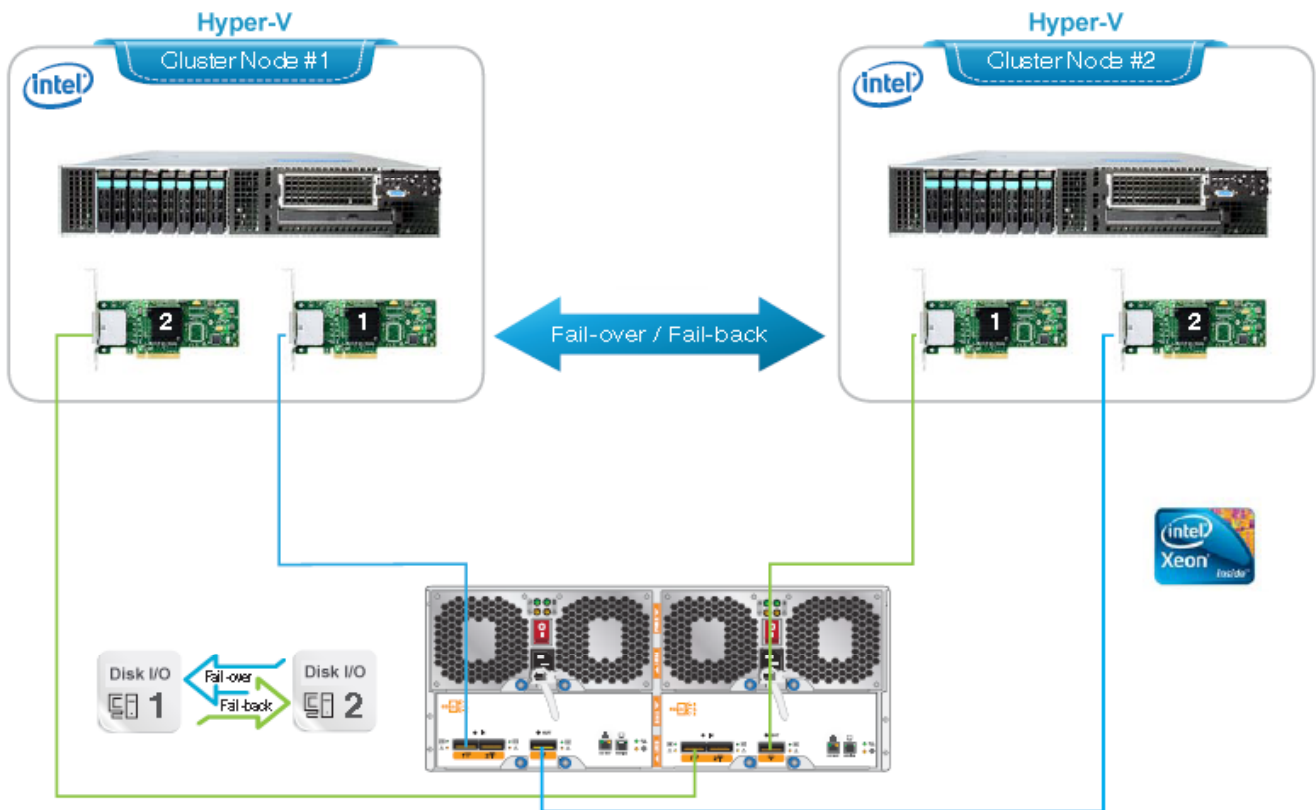

VPS blocks High Availability Cluster Shared SAN

Up to 24 HDD per SAN

HDD Options:

- * SAS
- * SSD
- * Mixed SAS & SSD

Up to 4 x active SANs - Total of 96 Disk Drives