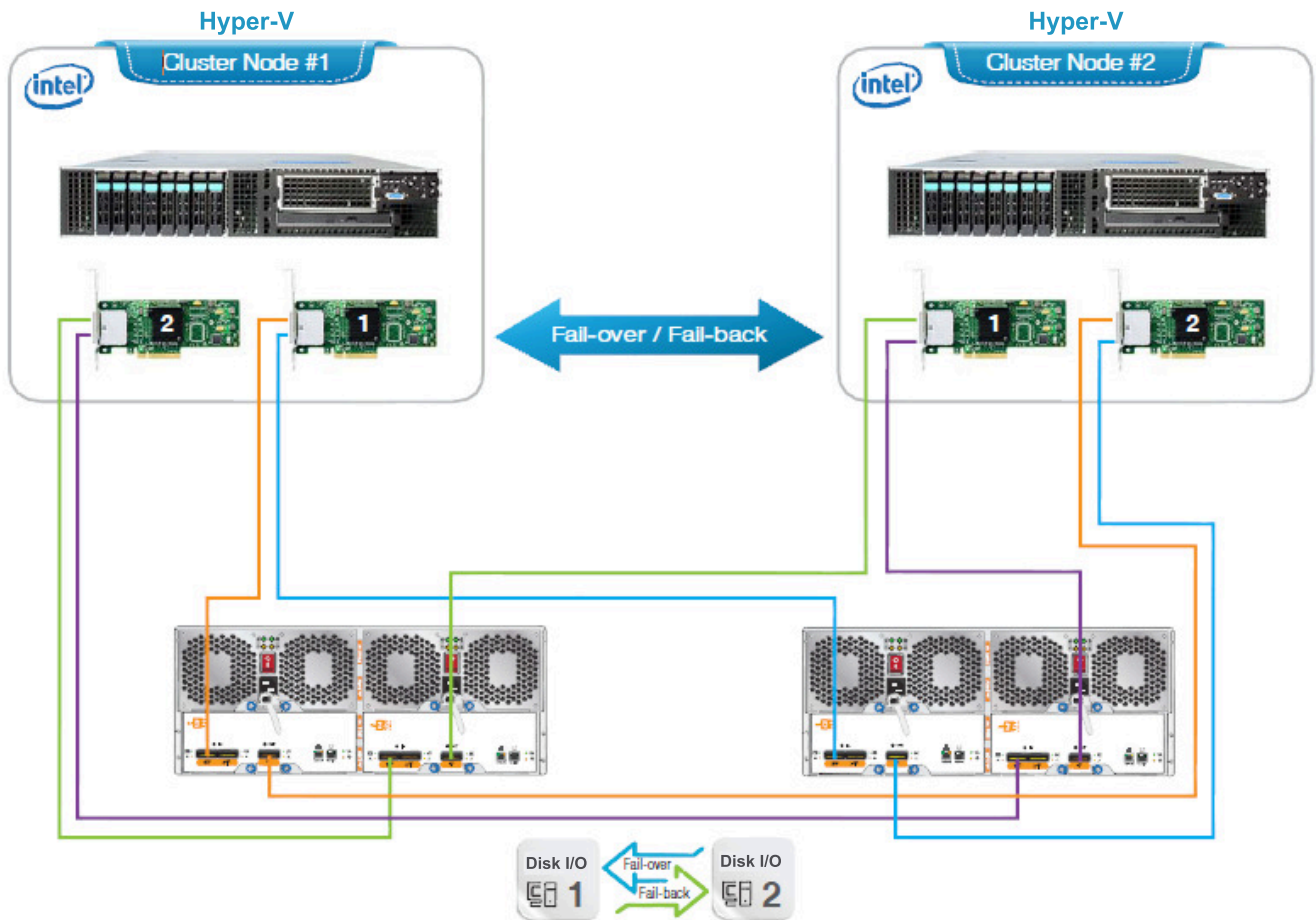

VPS blocks High Availability Cluster Redundant SAN

Up to 24 HDD per SAN

HDD Options:

- * SAS
- * SSD
- * Mixed SAS & SSD